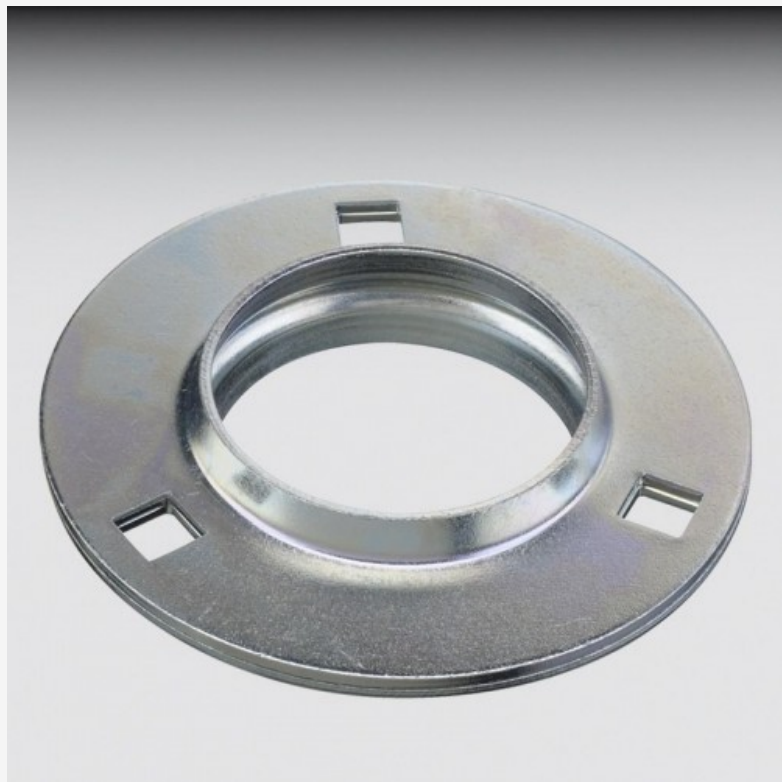

[Housing units](#) [Pressed steel housing units](#) [PF 203 / CHI](#)

PF 203 / CHI
2.69 лв.
Ex Tax: 2.24 лв.
• **Model:** PF 203
• **Dimensions:** 38.20mm x 81.00mm x 14.00mm

[CHI](#)

Pressed steel housing units **PF 203** Brand:**CHI** Size:
38.2X81X14

d (inner diameter) 38.2 mm
D (outer diameter) 81 mm
B (width) 14 mm