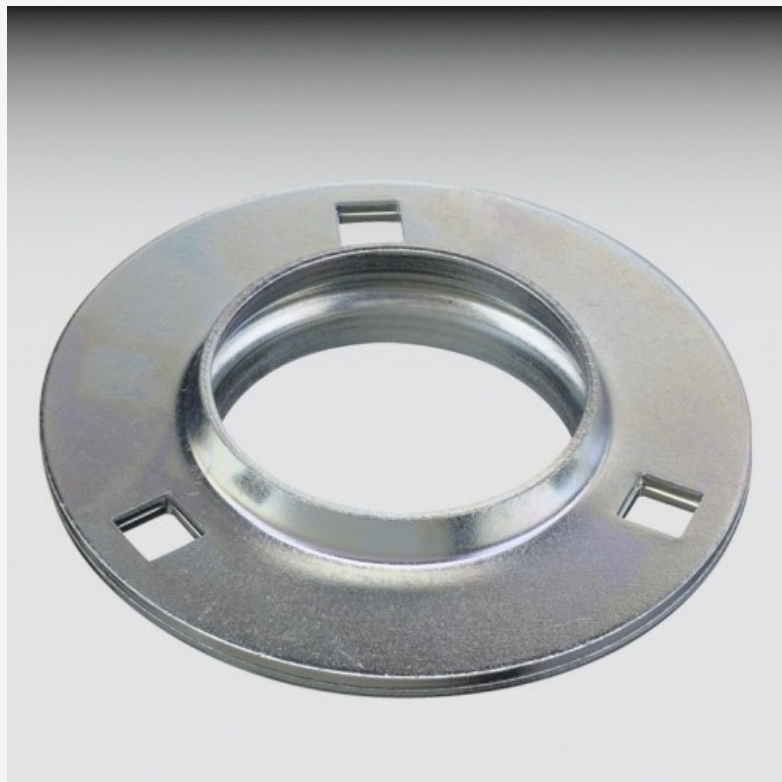

[Housing units](#) [Pressed steel housing units](#) [PF 209 / FKD](#)

PF 209 / FKD

24.26 лв.

Ex Tax: 20.22 лв.

• **Model:** PF 209

• **Dimensions:** 85.00mm x 150.00mm x 120.50mm

[FKD](#)

Pressed steel housing units **PF 209** Brand:**FKD** Size:
85X150X120.5

d (inner diameter) 85 mm

D (outer diameter) 150 mm

B (width) 120.5 mm